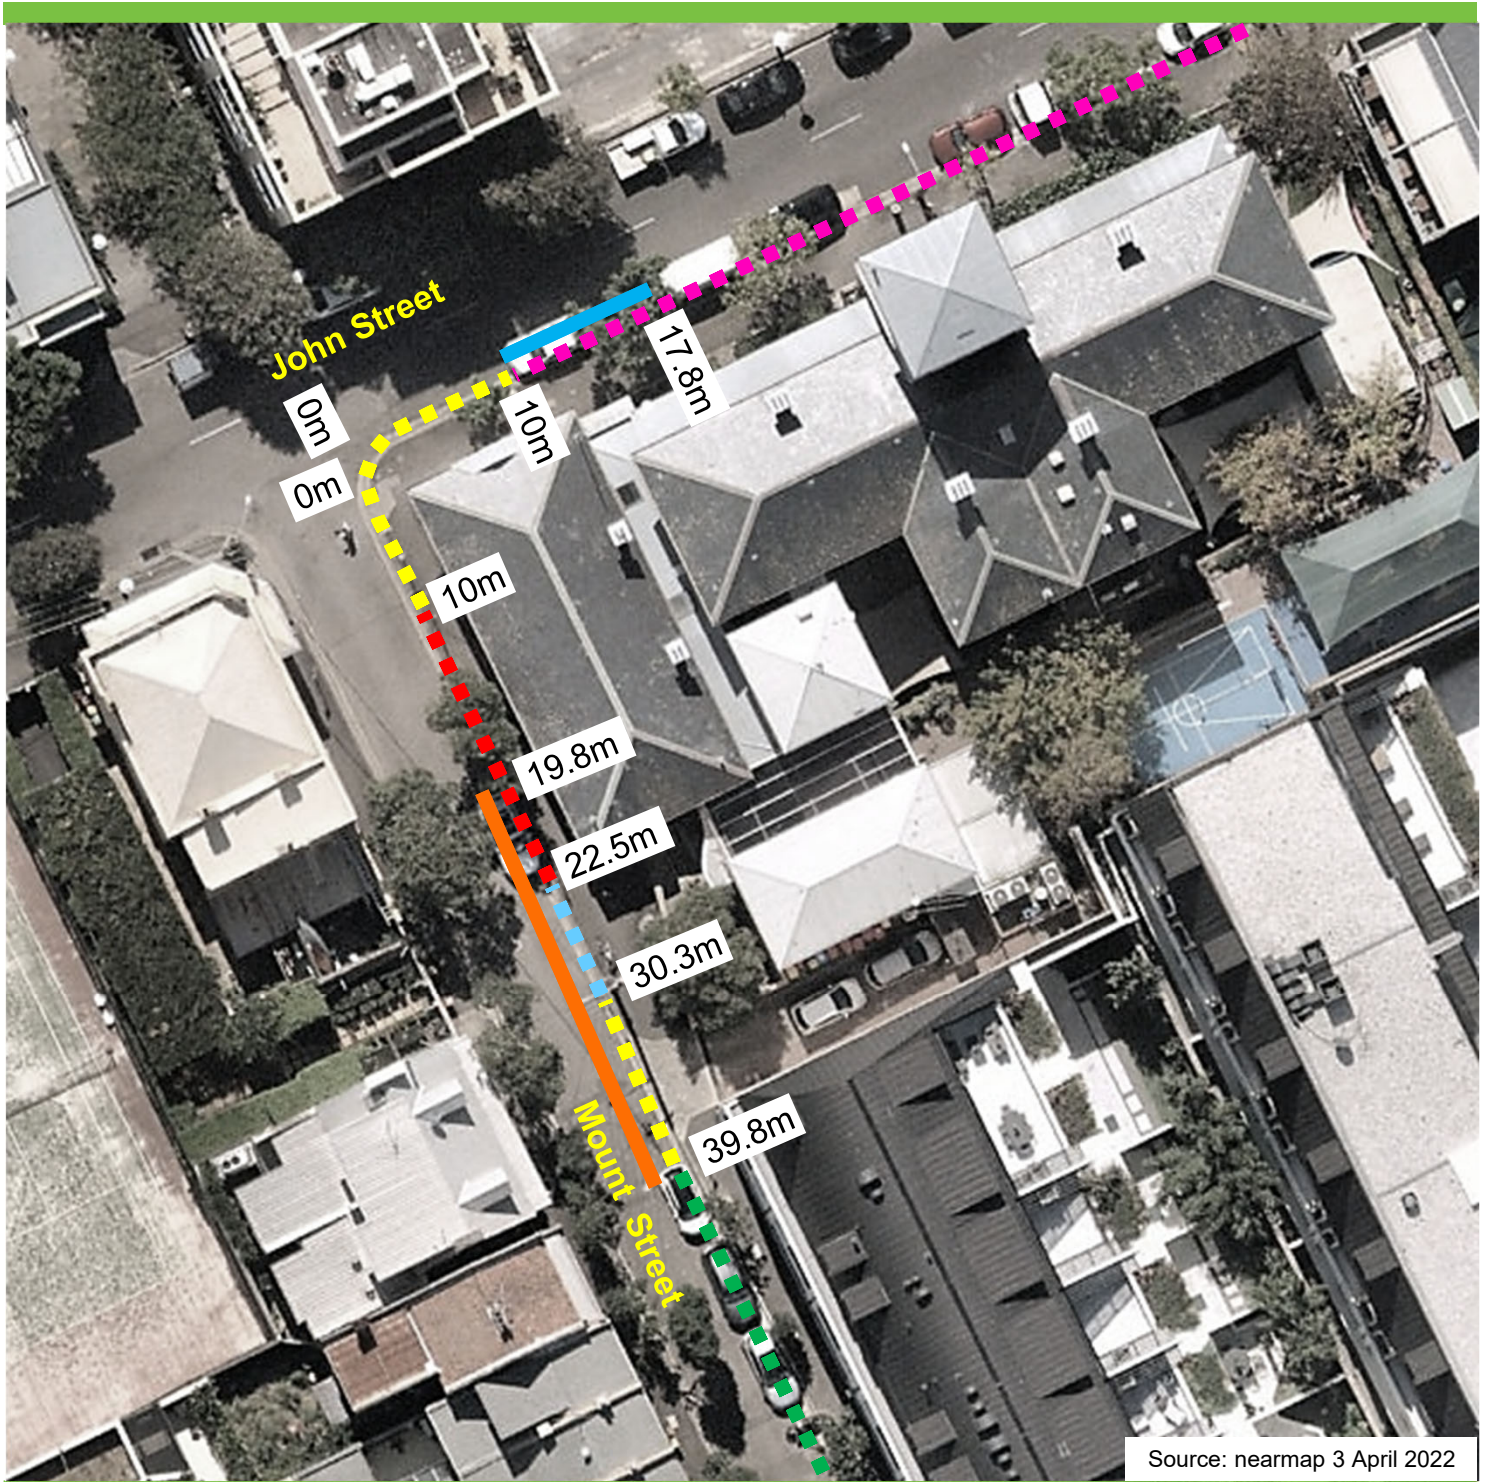

Mount Street, Pyrmont Proposed Works Zone

Existing

- No Stopping
- No Parking
- Authorised Council Vehicles Excepted
- 1P Ticket
- 9am-9pm Permit Holders Excepted Area 20
- 1/4P
- 7am-10am 4pm-6pm Mon-Fri
- 2P Ticket Other Times Permit Holders Excepted Area 20
- Disability Parking Only

Proposed

- Works Zone
- 7am-7pm Mon-Fri
- 7am-5pm Sat
- No Stopping All Other Times
- Disability Parking Only